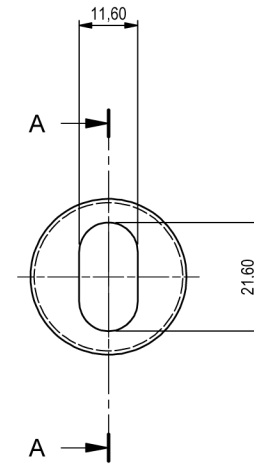

SECTION A - A

GLAZE ALL OVER

FOR PART DETAILS AND SPECIFICATION SEE  
MANUFACTURING DRAWING BAB-330

ISOMETRIC VIEW

IF IN DOUBT ASK			TOLERANCES UNLESS STATED		DRN	TS	MAT'L	 Morgan Advanced Materials Central Park Drive Central Park Rugby Warwickshire CV23 0WE England CONFIDENTIAL INFORMATION © Morgan Advanced Ceramics Ltd.
					CHK'D		FIN	
1	101404	05/05/2010			DATE	05/05/2010	SPEC	
ISS	C/N	DATE	DIMENSIONS IN MILLIMETRES		SCALE			
THIRD ANGLE			DO NOT SCALE	ITEM DESCRIPTION	REFLECTOR (BAB-330)			DRG. No. WD-005