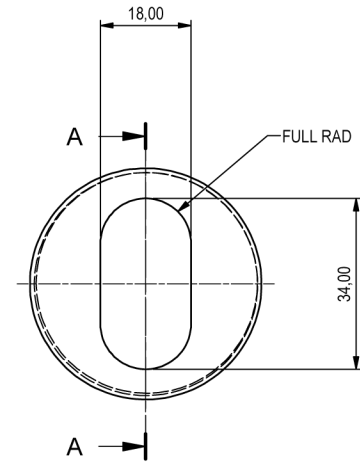

SECTION A - A

ISOMETRIC VIEW

GLAZE ALL OVER

FOR PART DETAILS AND SPECIFICATION SEE
MANUFACTURING DRAWING BAB-281

IF IN DOUBT ASK			TOLERANCES UNLESS STATED		DRN	TS	MAT'L	 Morgan Advanced Materials Central Park Drive Central Park Rugby Warwickshire CV23 0WE England CONFIDENTIAL INFORMATION © Morgan Advanced Ceramics Ltd.
					CHK'D		SINTOX AL	
1	101404	06/05/2010			DATE		FIN	
ISS	C/N	DATE	DIMENSIONS IN MILLIMETRES		SCALE		SPEC	
THIRD ANGLE			DO NOT SCALE	ITEM DESCRIPTION	REFLECTOR (BAB-281)			DRG. No. WD-006