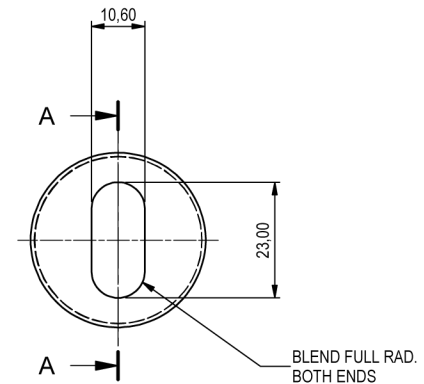

SECTION A - A

GLAZE ALL OVER

FOR PART DETAILS AND SPECIFICATIONS SEE  
MANUFACTURING DRAWING BAB-372

ISOMETRIC VIEW

IF IN DOUBT ASK			TOLERANCES UNLESS STATED		DRN	TS	MAT'L	 Central Park Drive Central Park Rugby Warwickshire CV23 0WE England CONFIDENTIAL INFORMATION © Morgan Advanced Ceramics Ltd.
					CHK'D		SINTOX AL	
1	101404	05/05/2010			DATE		FIN	
ISS	C/N	DATE	DIMENSIONS IN MILLIMETRES		SCALE		SPEC	
THIRD ANGLE			DO NOT SCALE	ITEM DESCRIPTION	REFLECTOR (BAB-372)			DRG. No. <b>WD-008</b>